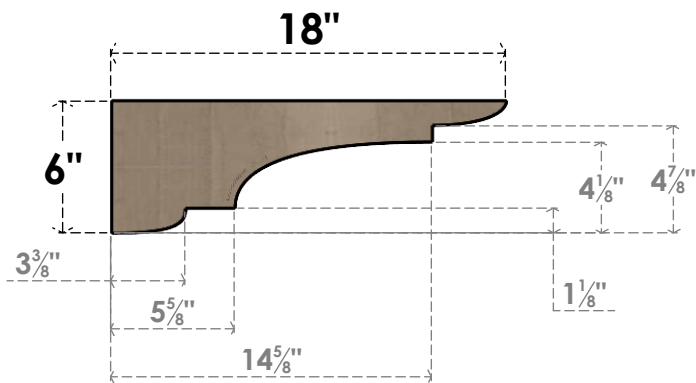

ITEM NUMBER: CORU03X18X06NEBRCPR

3"W X 18"D X 6"H SERIES 3 THIN NEW BRIGHTON ROUGH CEDAR
TIMBERTHANE FAUX WOOD CORBEL, PRIMED

SIDE PROFILE

FRONT PROFILE

ISOMETRIC

EKENA MILLWORK
2300 WEST MAIN ST.
CLARKSVILLE, TX 75426
TOLL FREE: 866-607-0453
WWW.EKENAMILLWORK.COM

NOTES

1. INSTALLATION TO BE COMPLETED IN ACCORDANCE WITH MANUFACTURER'S SPECIFICATIONS.
2. DRAWING MAY NOT BE TO SCALE
3. THIS DRAWING IS INTENDED FOR DESIGN AND PLANNING PURPOSES ONLY.
4. ALL INFORMATION CONTAINED HEREIN WAS CURRENT AT THE TIME OF DEVELOPMENT BUT MUST BE REVIEWED AND APPROVED BY THE PRODUCT MANUFACTURER TO BE CONSIDERED ACCURATE.
5. TIMBERTHANE ARCHITECTURAL PRODUCTS ARE MADE FROM HIGH DENSITY URETHANE AND COME FACTORY PRIMED