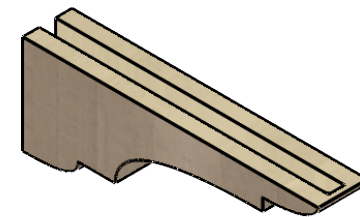

ITEM NUMBER: CORU03X18X06NEBRCPR

3"W X 18"D X 6"H SERIES 3 THIN NEW BRIGHTON ROUGH CEDAR
TIMBERTHANE FAUX WOOD CORBEL, PRIMED

SIDE PROFILE

FRONT PROFILE

ISOMETRIC

EKENA MILLWORK
2300 WEST MAIN ST.
CLARKSVILLE, TX 75426
TOLL FREE: 866-607-0453
WWW.EKENAMILLWORK.COM