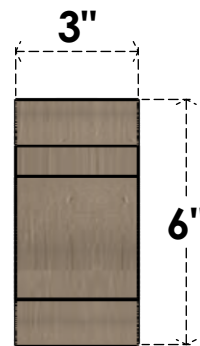

ITEM NUMBER: CORU03X18X06NEBRCPR

3"W X 18"D X 6"H SERIES 3 THIN NEW BRIGHTON ROUGH CEDAR
TIMBERTHANE FAUX WOOD CORBEL, PRIMED

SIDE PROFILE

FRONT PROFILE

ISOMETRIC

EKENA MILLWORK
2300 WEST MAIN ST.
CLARKSVILLE, TX 75426
TOLL FREE: 866-607-0453
WWW.EKENAMILLWORK.COM

NOTES

1. INSTALLATION TO BE COMPLETED IN ACCORDANCE WITH MANUFACTURER'S SPECIFICATIONS.
2. DRAWING MAY NOT BE TO SCALE
3. THIS DRAWING IS INTENDED FOR DESIGN AND PLANNING PURPOSES ONLY.
4. ALL INFORMATION CONTAINED HEREIN WAS CURRENT AT THE TIME OF DEVELOPMENT BUT MUST BE REVIEWED AND APPROVED BY THE PRODUCT MANUFACTURER TO BE CONSIDERED ACCURATE.
5. TIMBERTHANE ARCHITECTURAL PRODUCTS ARE MADE FROM HIGH DENSITY URETHANE AND COME FACTORY PRIMED